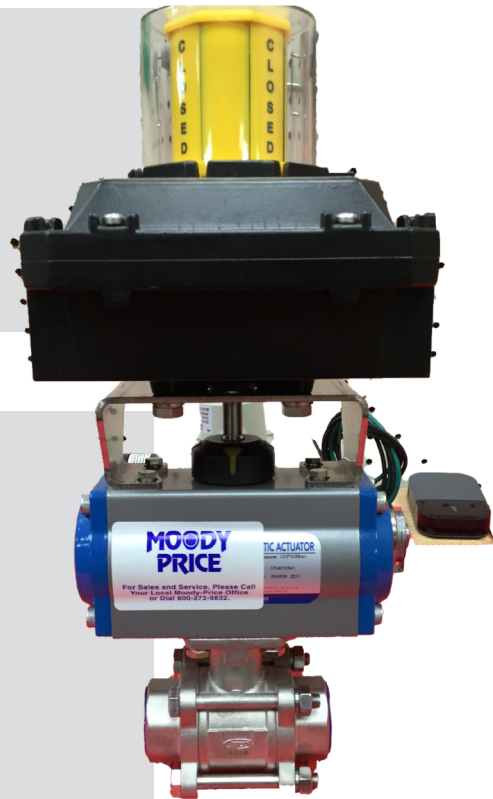

Valves

Ball valves

- ✓ Floating & trunnion
- ✓ Soft & metal seated
- ✓ Teflon Lined
- ✓ Top entry
- ✓ 3-piece
- ✓ Ceramic Lined

End connections: Threaded, Socket Weld, Flanged, Butt Weld

Ratings: 150# - 4500#

End connections: Threaded, Socket Weld, Flanged, Butt Weld

Ratings: 150# - 4500#

Automation & Accessories

- ✓ Solenoids
- ✓ Limit switches
- ✓ Positioners
- ✓ Pneumatic control devices
- ✓ Mounting hardware

Steam Traps

- ✓ Free float
- ✓ Thermodynamic
- ✓ Thermostatic
- ✓ Steam powered pumps

Actuators

- ✓ Pneumatic
- ✓ Manual Gears
- ✓ Electric
- ✓ Electrohydraulic

Materials

- ✓ Carbon steel
- ✓ Brass & bronze
- ✓ Stainless steel
- ✓ Iron IBBM
- ✓ Exotic alloys