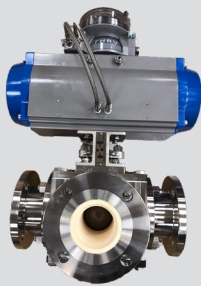

Valves

Ball valves

- ✓ Floating & trunnion
- ✓ Soft & metal seated
- ✓ Teflon Lined
- ✓ Top entry
- ✓ 3-piece
- ✓ Ceramic Lined

End connections: Threaded, Socket Weld, Flanged, Butt Weld

Ratings: 150# - 4500#

Plug valves

- ✓ Sleeved
- ✓ Lined

End connections: Threaded, Socket Weld, Flanged, Butt Weld

Ratings: 150# - 600#

Materials: CS, SS, DI, Exotic Alloys

800-272-9832

VISIT US ONLINE WWW.MOODYPRICE.COM

Knife gate valves

- ✓ Metal seated
- ✓ Resilient seated
- ✓ V port
- ✓ Square
- ✓ Through conduit
- ✓ Fabricated

Ratings: 150# - 300#

Materials: CS, SS, Exotic Alloys

Gates, globes, & checks

- ✓ Cast steel
- ✓ Forged steel
- ✓ Exotic alloys
- ✓ Teflon Lined
- ✓ Bellows seal
- ✓ Cryogenic
- ✓ Severe service

End connections: Threaded, Socket Weld, Flanged, Butt Weld

Ratings: 150# - 4500#

Automation & Accessories

- ✓ Solenoids
- ✓ Limit switches
- ✓ Positioners
- ✓ Pneumatic control devices
- ✓ Mounting hardware